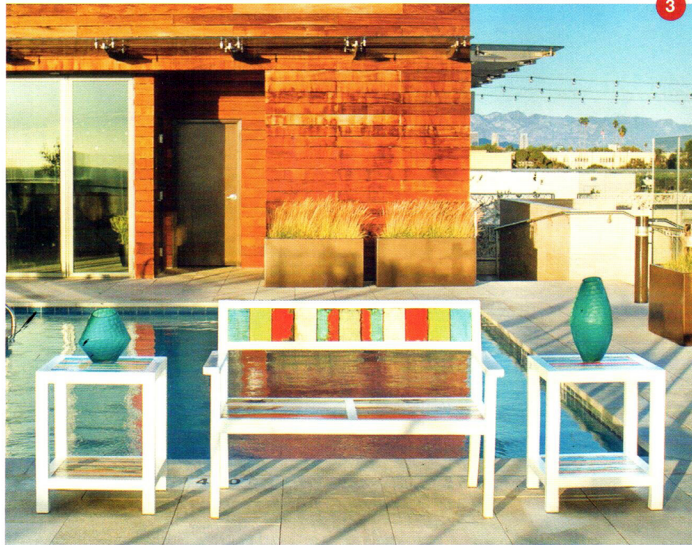

O/H Prime Finds

Inside & Out

THESE COLORFUL ACCENT PIECES WILL ADD A BRIGHT, BOLD STATEMENT TO YOUR COASTAL HOME DESIGN

styled by **Melissa C. Gillespie**

- 1 | Gravy Wall Sconces
Koncept
koncept.com
- 2 | Custom Interior Doors
BIAKI
biakiny.com
- 3 | Bay Dreamer Bench & Second Wind Tables
EcoChic
ecochiclifestyles.com
- 4 | Soul of the Sea
By artist Will Pierce
piercefineart.com
- 5 | Florence Sculptures
Arteriors
arteriorshome.com