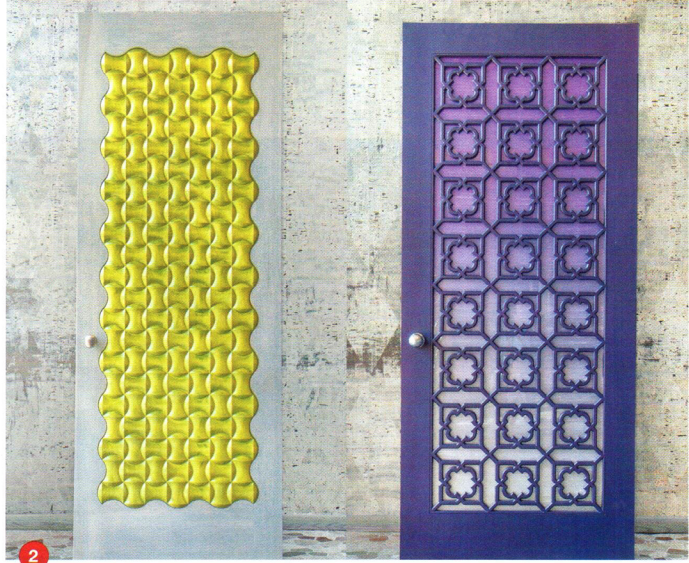

O/H Prime Finds

Inside & Out

THESE COLORFUL ACCENT PIECES WILL ADD A BRIGHT, BOLD STATEMENT TO YOUR COASTAL HOME DESIGN

styled by **Melissa C. Gillespie**

- 1 | Gravy Wall Sconces
Koncept
koncept.com
- 2 | Custom Interior Doors
BIAKI
biakiny.com
- 3 | Bay Dreamer Bench & Second Wind Tables
EcoChic
ecochiclifestyles.com
- 4 | Soul of the Sea
By artist Will Pierce
piercefineart.com
- 5 | Florence Sculptures
Arteriors
arteriorshome.com